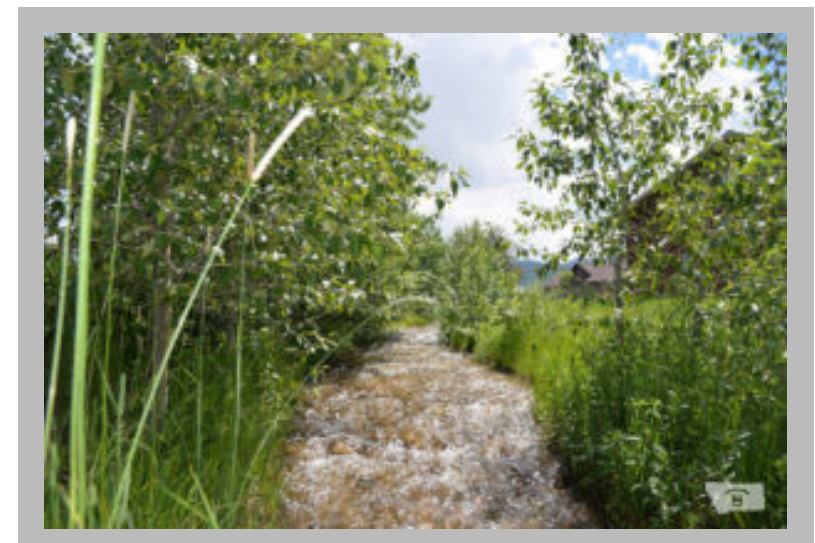

Grand View Dr, Red Lodge, MT

Details

Price : \$59,000

Address : Grand View, Red Lodge, MT

Acreage : 0.70

Description

Grand View at Remington Ranch Subdivision ...
Just minutes from downtown Red Lodge. This is a really nice lot because it's so close to the Highway 78 entrance, it has a stream running on two sides (seasonal) and borders the cemetery for extra privacy. Larger lot with magnificent views. Recreational opportunities such as Downtown Red Lodge, Red Lodge Ski Mountain and the Red Lodge Golf Course are very nearby. This is one to look at for sure! Directions: Turn onto Remington Ranch Road from Highway 78. Take the first right onto Grand View Drive. Just over 200 yards and on your right hand side. Legal: Sec 28 T7S R20E Grand View at Remington Ranch Lot 5 COS 1620 18th AM

Location