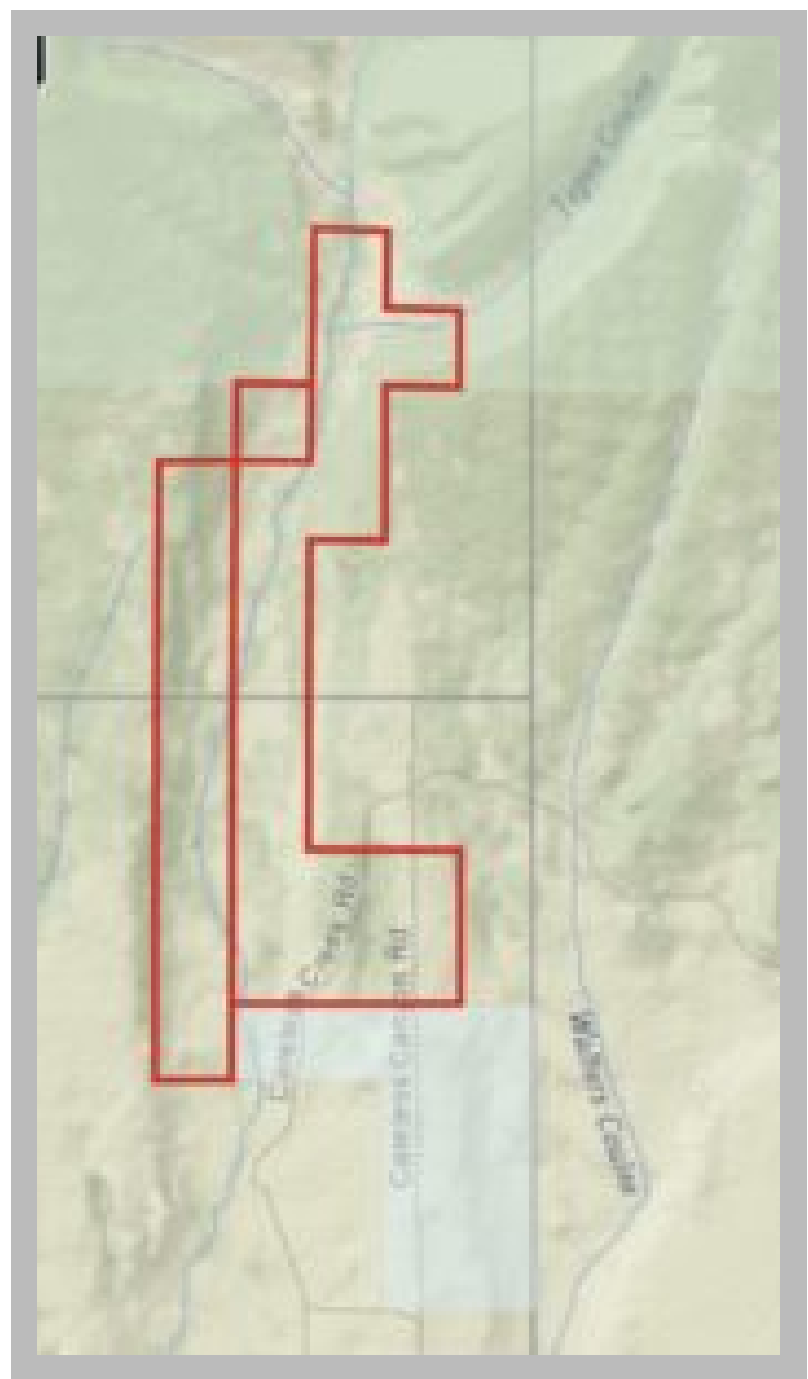

## Careless Creek, Judith Gap, MT

### Details

Price : \$1,999,999

Address : Careless Creek, Judith Gap, Mt

Acreage : 1,000

Highlight 1 : Live Water - Big Careless Creek

Highlight 2 : Big Snowy Mountains - Borders Forest Service

### Description

Careless Creek Mountain Foothills. Located at the base of the Big Snowy Mountains in area of large ranch holdings. Rare opportunity to purchase 1,000 acres in the Snowies. Live water ... The Careless Creek runs through. Mountain springs. Borders Forest Service. Borders State Land. Loaded with valuable timber. Secluded. Wildlife abounds. Outstanding location for a retreat or full time home.

### Location