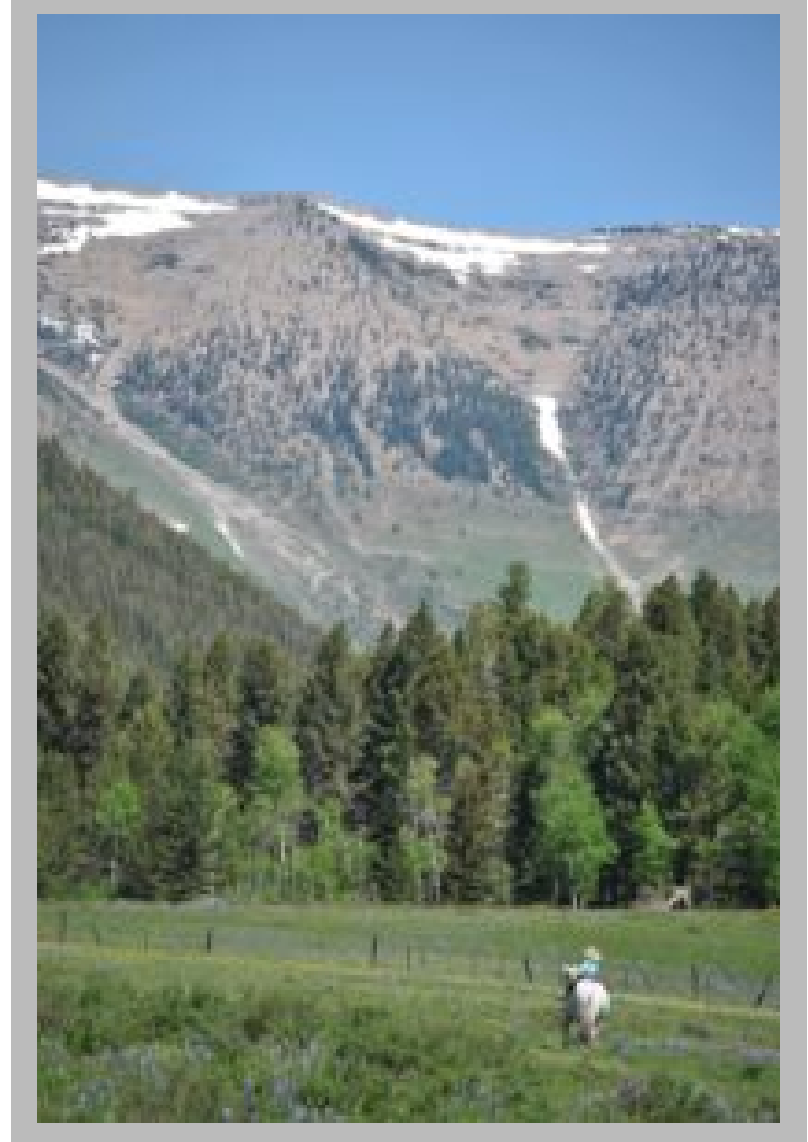

## Careless Creek, Judith Gap, MT

### Details

Price : \$1,999,999

Address : Careless Creek, Judith Gap, Mt

Acreage : 1,000

Highlight 1 : Live Water - Big Careless Creek

Highlight 2 : Big Snowy Mountains - Borders Forest Service

### Description

Careless Creek Mountain Foothills. Located at the base of the Big Snowy Mountains in area of large ranch holdings. Rare opportunity to purchase 1,000 acres in the Snowies. Live water ... The Careless Creek runs through. Mountain springs. Borders Forest Service. Borders State Land. Loaded with valuable timber. Secluded. Wildlife abounds. Outstanding location for a retreat or full time home.

### Location