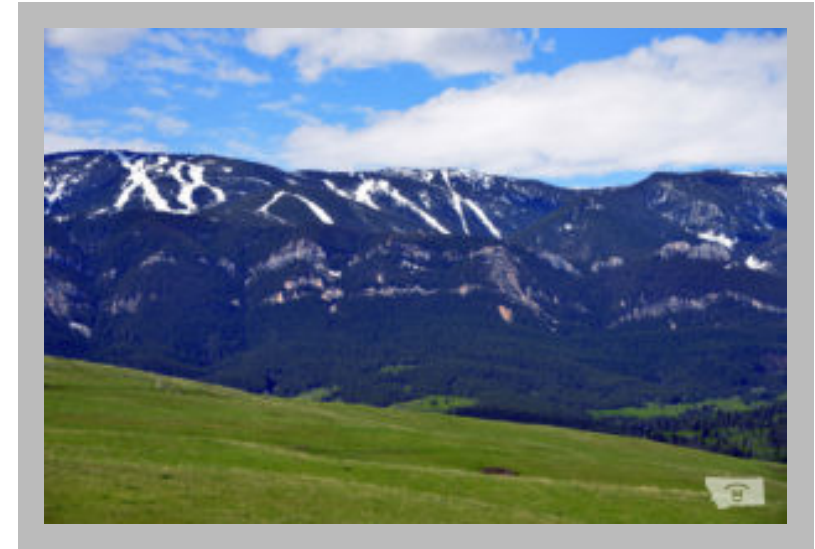

Mountain Meadow Homestead, Red Lodge, MT

Details

Price : \$1,440,000

Address : Fox Road, Red Lodge, MT

Acreage : 160

Description

160 Acre Mountain Meadow Homestead First time on the market in several generations Multiple mountain fed streams and waterways Loads of Aspen trees and birds chirping Moose and elk frequently pass through Ultra fresh, cool, clean, clear, spring fed mountain streams This is a nature lovers paradise Minutes from Red Lodge No covenants Borders National Forest, Conservation Easement lands and other large ranches for protection Artesian well Ideally suited for someone that wants to preserve a parcel of pristine land in a developing area and take advantage of appreciation ... Outstanding 1031 Exchange Opportunity Call Broker for showing instructions PLEASE keep gate closed ... Cows on site End of Fox Road next to Aspen Ridge Subject to existing grazing lease through end of October Legal: Sec 19 T7S R20E E2SE4 and Sec 20 T7S R20E W2SW4

Location