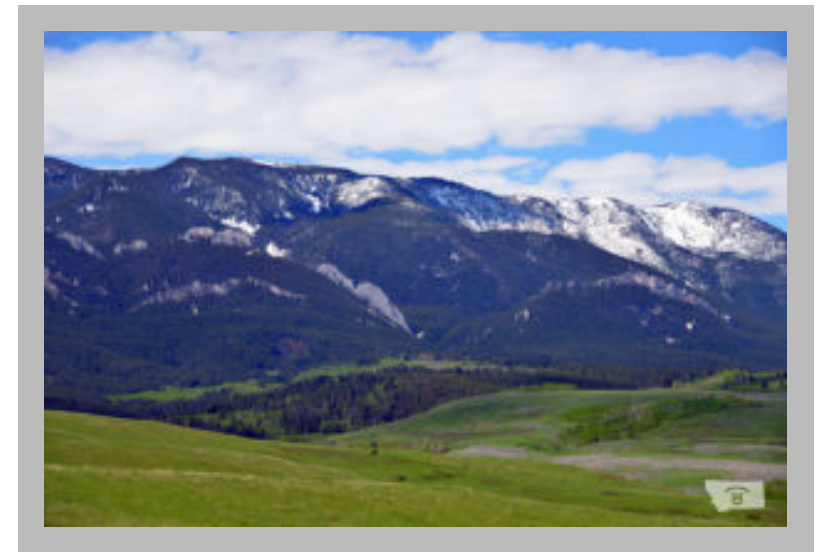

Mountain Meadow Homestead, Red Lodge, MT

Details

Price : \$1,440,000

Address : Fox Road, Red Lodge, MT

Acreage : 160

Description

160 Acre Mountain Meadow Homestead First time on the market in several generations Multiple mountain fed streams and waterways Loads of Aspen trees and birds chirping Moose and elk frequently pass through Ultra fresh, cool, clean, clear, spring fed mountain streams This is a nature lovers paradise Minutes from Red Lodge No covenants Borders National Forest, Conservation Easement lands and other large ranches for protection Artesian well Ideally suited for someone that wants to preserve a parcel of pristine land in a developing area and take advantage of appreciation ... Outstanding 1031 Exchange Opportunity Call Broker for showing instructions PLEASE keep gate closed ... Cows on site End of Fox Road next to Aspen Ridge Subject to existing grazing lease through end of October Legal: Sec 19 T7S R20E E2SE4 and Sec 20 T7S R20E W2SW4

Location